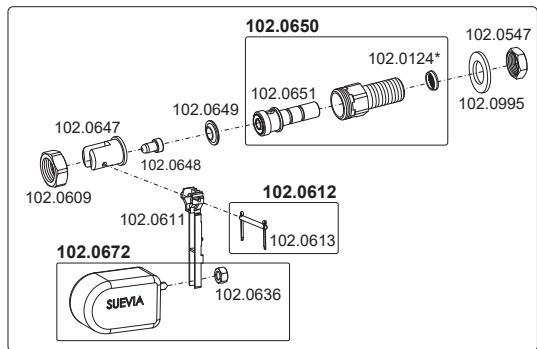

# 160.0100, 160.0101, 160.0104, 160.0105 - WT400, WT600, WT1000, WT1500

## Zubehör • Accessories • Accessoires

131.0671

\* Multipack 

102.0124-10

400 l → 160.0104

600 l → 160.0100

1000 l → 160.0101

1500 l → 160.0105